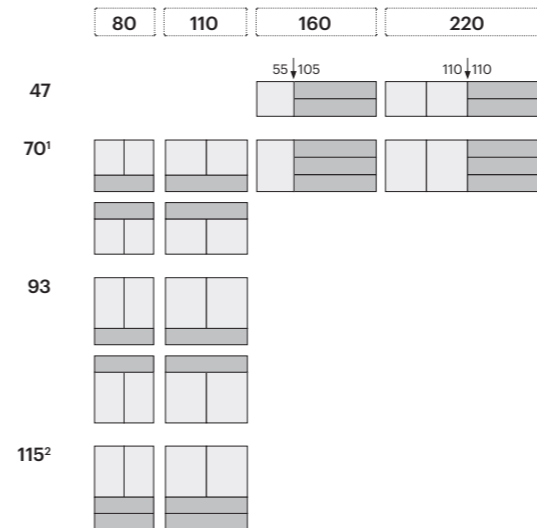

DOOR / DRAWER

1) W 160 / 220 cm not suitable for wall-mounting.
2) W 80 / 110 cm not suitable for wall-mounting.
Adjoining fronts can optionally be fitted left/right.
All boxes incl. 1 shelf per double door.

EXPLANATION