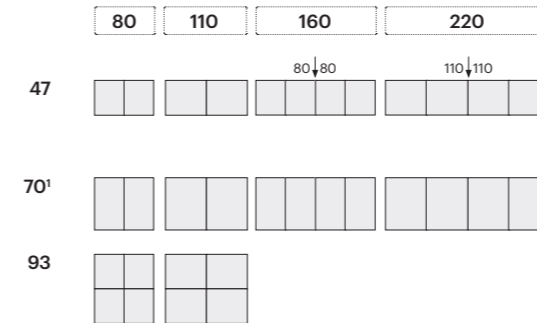

NEX GLAMOUR

UPRIGHT / WALL-MOUNTED / FREESTANDING

5 HEIGHTS

24 / 47 / 70 / 93 / 115 cm (+ the chosen base)

4 WIDTHS

80 / 110 / 160 / 220 cm

2 DEPTHS

36 / 48 cm

1 FRONT VERSIONS

Handleless

4 BASE VARIETIES¹

	Matt lacquer²	High gloss²	Aluminium³	Chrome	Plastic
Glide	H 2.5 cm				•
Base frame	H 15 cm	•	•	•	
Angle frame	H 17 cm	•	•	•	
Trapezoidal frame	H 22 cm	•	•	•	

1) All base varieties with height adjustment.

2) Only available in 3 colours: 01 white / 39 anthracite / 43 coal.

3) Aluminium is a colour designation.

3 VARIETIES

	Matt lacquer¹	High gloss^{1/2}	Mirror
Carcass	•	•	
Front handleless			•

1) Only available in 3 colours: 01 white / 39 anthracite / 43 coal.

2) Only outer side panels and edges, matt lacquered on the inside.

ACCESSORIES

Shelf

Interior drawer behind door

Wall frame with LED illumination (via remote control)

Wall mounting frame to compensate for uneven walls (space furniture to wall or shadow gap 3 cm)

CUSTOMIZED VERSION

Lacquer of your choice

DOOR

1) W 160 / 220 cm not suitable for wall-mounting.
All boxes incl. 1 shelf per double door.