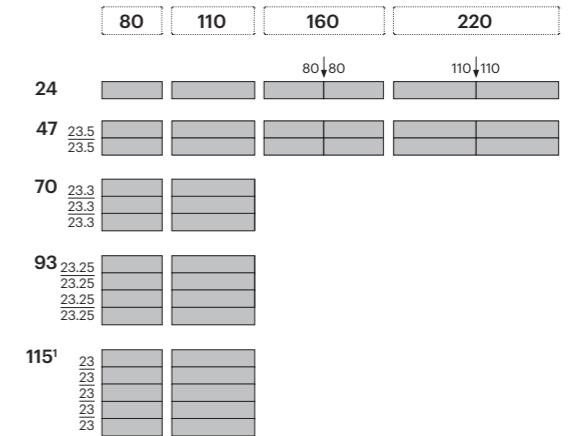

DRAWER

1) W 80 / 110 cm not suitable for wall-mounting.